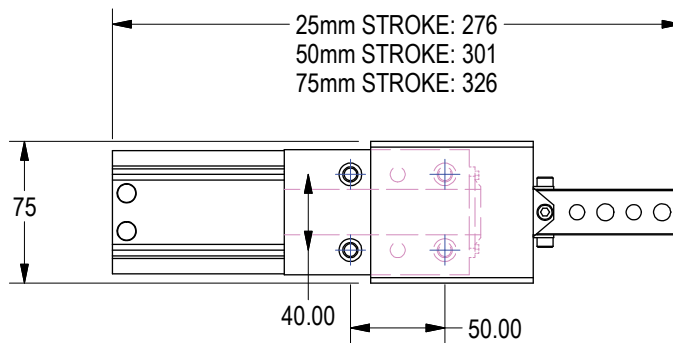

EFFECTIVE 8/1/20 WP2 AND SB2 ARE LEGACY STATUS: STAGE ONE OF PRODUCT PHASE OUT. AVAILABILITY, PRICING & DELIVERY LEAD TIMES ARE NOT GUARANTEED.

UB2

RECOMMENDED REPLACEMENT FOR WP2 & SB2

LEGACY SHOT PINS

WP2