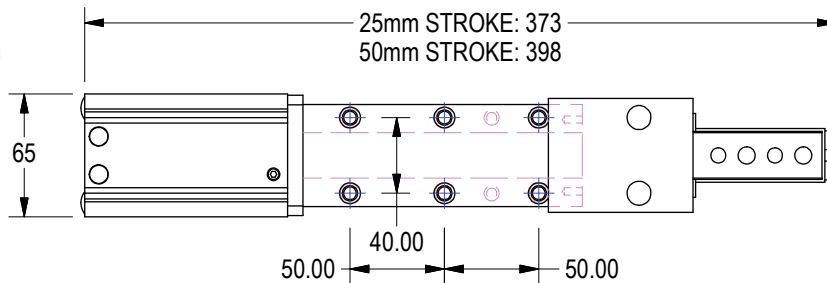

EFFECTIVE 8/1/20 WP2 AND SB2 ARE LEGACY STATUS: STAGE ONE OF PRODUCT PHASE OUT. AVAILABILITY, PRICING & DELIVERY LEAD TIMES ARE NOT GUARANTEED.

UB2

RECOMMENDED REPLACEMENT FOR WP2 & SB2

LEGACY SHOT PINS

WP2