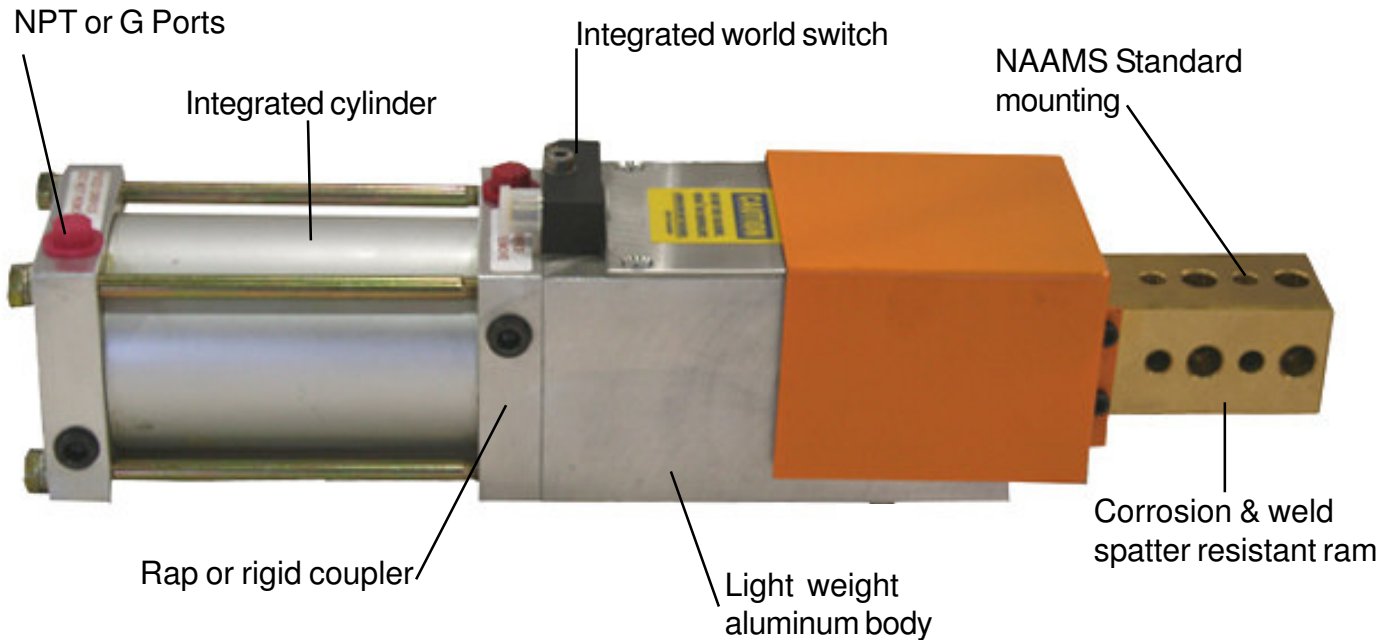

***GOLD-LINE* SHOT PIN UB SERIES**

INTEGRATED WORLD SWITCH

MULTIPLE OPTIONS FOR RAM HOLE PATTERN

[Download CAD drawings @ www.welkerproducts.com](http://www.welkerproducts.com)

APPLICATIONS: Retractable Locating Pins, Part Stops, Probe Slides, Wedge Locks, Escapements
Part Assembly Tools, Pick & Place, Backups, Ejectors, Straight Acting Clamps